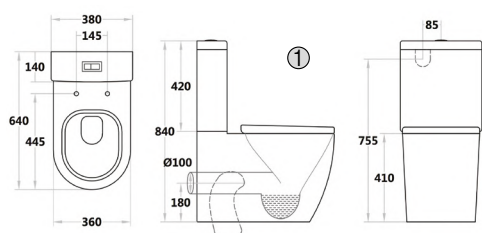

Concept

EASY CLEAN RIMLESS

TORNADO FLUSHING

SOFT CLOSE

EASY TAKE-OFF

① RS025CPT + TRS025CPT + MRS025CPT **S225/315**

EAN: 5606779193544 47,50 kg
+ 5606779193575 + 5606779193568 0,16 m³

② RSB025CPTB **S150/210**