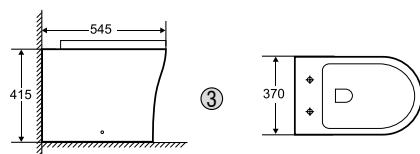

Prime

EASY CLEAN RIMLESS