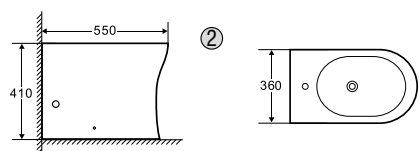

Prime

EASY CLEAN RIMLESS