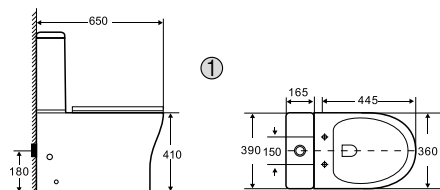

Prime

EASY CLEAN RIMLESS