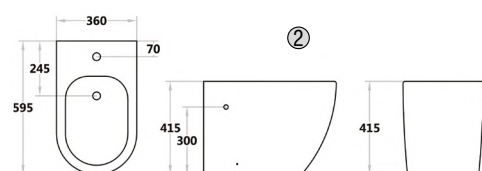

Concept

EASY CLEAN RIMLESS

TORNADO FLUSHING

SOFT CLOSE

EASY TAKE-OFF

① RS025CPT + TRS025CPT + MRS025CPT **S225/315**

EAN: 5606779193544 47,50 kg
+ 5606779193575 + 5606779193568 0,16 m³

② RSB025CPTB **S150/210**