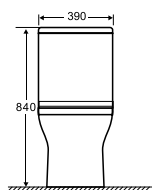

Prime

EASY CLEAN RIMLESS