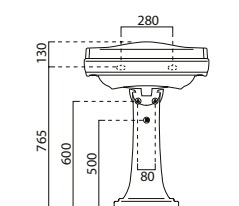

New Retro

Com 1 furo para torneira
With 1 tap hole

Pode ser suspenso - sem coluna
Can be wall hung - without column

① RS5631	S175/245
EAN: 5606779121325	
	24 kg 0,30 m³
② RS5670	S100/140
EAN: 5606779121417	
	24 kg 0,30 m³